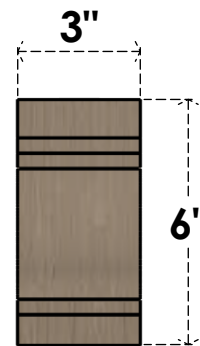

ITEM NUMBER: CORU03X18X06PECRCPR

3"W X 18"D X 6"H SERIES 3 THIN PESCADERO ROUGH CEDAR TIMBERTHANE
FAUX WOOD CORBEL, PRIMED

SIDE PROFILE

FRONT PROFILE

ISOMETRIC

EKENA MILLWORK
2300 WEST MAIN ST.
CLARKSVILLE, TX 75426
TOLL FREE: 866-607-0453
WWW.EKENAMILLWORK.COM

NOTES

1. INSTALLATION TO BE COMPLETED IN ACCORDANCE WITH MANUFACTURER'S SPECIFICATIONS.
2. DRAWING MAY NOT BE TO SCALE
3. THIS DRAWING IS INTENDED FOR DESIGN AND PLANNING PURPOSES ONLY.
4. ALL INFORMATION CONTAINED HEREIN WAS CURRENT AT THE TIME OF DEVELOPMENT BUT MUST BE REVIEWED AND APPROVED BY THE PRODUCT MANUFACTURER TO BE CONSIDERED ACCURATE.
5. TIMBERTHANE ARCHITECTURAL PRODUCTS ARE MADE FROM HIGH DENSITY URETHANE AND COME FACTORY PRIMED