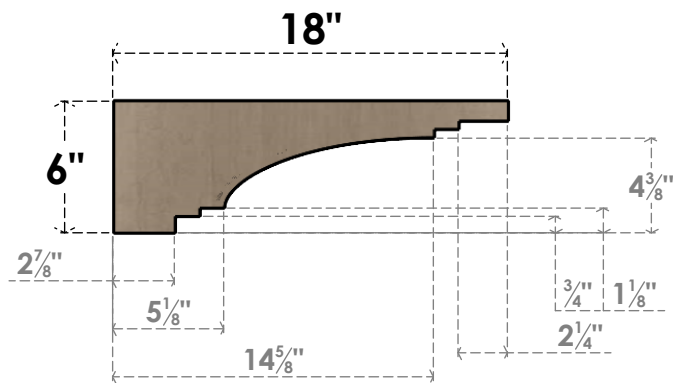

ITEM NUMBER: CORU03X18X06PECRCPR

3"W X 18"D X 6"H SERIES 3 THIN PESCADERO ROUGH CEDAR TIMBERTHANE
FAUX WOOD CORBEL, PRIMED

SIDE PROFILE

FRONT PROFILE

ISOMETRIC

EKENA MILLWORK
2300 WEST MAIN ST.
CLARKSVILLE, TX 75426
TOLL FREE: 866-607-0453
WWW.EKENAMILLWORK.COM

NOTES

1. INSTALLATION TO BE COMPLETED IN ACCORDANCE WITH MANUFACTURER'S SPECIFICATIONS.
2. DRAWING MAY NOT BE TO SCALE
3. THIS DRAWING IS INTENDED FOR DESIGN AND PLANNING PURPOSES ONLY.
4. ALL INFORMATION CONTAINED HEREIN WAS CURRENT AT THE TIME OF DEVELOPMENT BUT MUST BE REVIEWED AND APPROVED BY THE PRODUCT MANUFACTURER TO BE CONSIDERED ACCURATE.
5. TIMBERTHANE ARCHITECTURAL PRODUCTS ARE MADE FROM HIGH DENSITY URETHANE AND COME FACTORY PRIMED