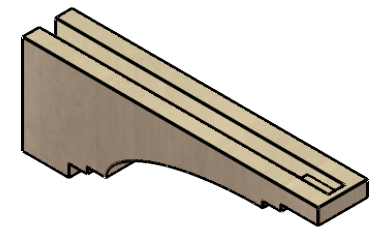

ITEM NUMBER: CORU03X18X06PECRCPR

3"W X 18"D X 6"H SERIES 3 THIN PESCADERO ROUGH CEDAR TIMBERTHANE
FAUX WOOD CORBEL, PRIMED

SIDE PROFILE

FRONT PROFILE

ISOMETRIC

EKENA MILLWORK
2300 WEST MAIN ST.
CLARKSVILLE, TX 75426
TOLL FREE: 866-607-0453
WWW.EKENAMILLWORK.COM